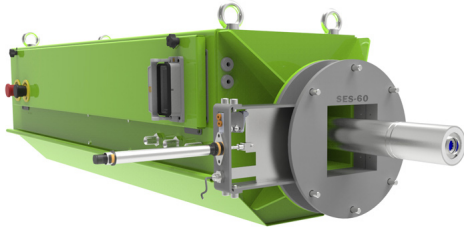

Furnace Monitoring Camera SES-60

Furnace Monitoring Camera SES-60

Clean Combustion's Furnace Camera SES-60, equipped with a Single Eye Straight directed HD-camera

Rating: Not Rated Yet

[Ask about product](#)

Manufacturer [Clean Combustion](#)

Description

Clean Combustion's Furnace Camera SES-60, equipped with a Single Eye Straight directed HD-camera allowing operators a visual sight of the flame and improved insight of the combustion process. The Camera Eye is mounted at the tip of the lance, facing forward toward the flame. The shape and behavior of the flame gives valuable information to the operators. Flame monitoring is essential to achieve maximum combustion efficiency and is recommended in all installations of boiler stations.

{tab=Technical Specification}

Camera System Connectors

Input

- 1x 220V Electricity (EU Plug)
- 1x Cooling Water Input 3/4" (Inner Thread, connected to filtered Water Supply, 8 lit/min)
- 1x Air Buffer Flow Input 3/4" (Inner Thread, connected to filtered Instrument air, 6 bar)

Output

- 1x BNC Connectors (Female)
- 1x Cooling-Water Output 3/4" (Inner Thread)

Other Specifications

- Lance dimension: 60mm
- Filtered air connection: >3 bar(g),
- Cooling Water: 8 lit/min
- Water consumption: 1 l/min
- Power connection: 240V 50Hz
- Operating voltage: 230V AC
- Control signal: 4-20A